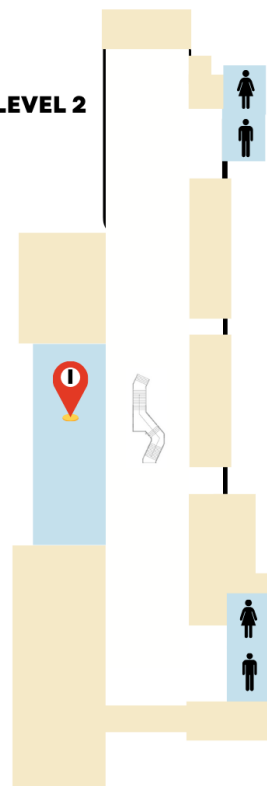

Bus Set Down Areas

Venue Maps

LEVEL 1

Nerang-Broadbeach Road

LEVEL 2

GOLD COAST SPORTS AND LEISURE CENTRE

LEVEL 1

- All games to be played in Hall 1
- The Street has access to first aid treatment room, change rooms, toilets, and cafe
- Warm up/Backup court in Hall 2 on Court 1

Hall 1

The Street

Hall 2

Grassed Areas

Cafe

Merch Stand

Committee Office

Change Rooms