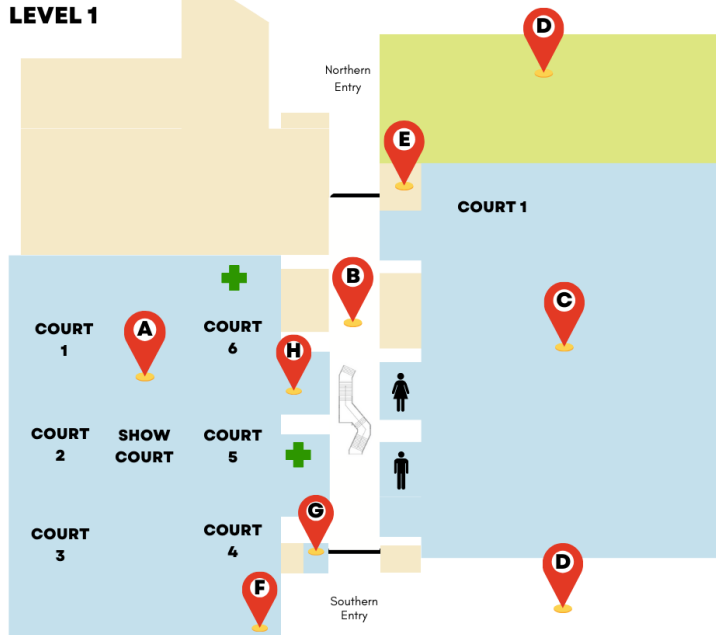

D Performance
Courtyard

Venue Maps

GOLD COAST SPORTS AND LEISURE CENTRE PARKING

PARKING

- Bus - Red Carpark
- Car - Green or Orange Carpark

Red Carpark

Green Carpark

Orange Carpark

Bus Set Down Areas

Venue Maps

LEVEL 1

Nerang-Broadbeach Road

LEVEL 2

GOLD COAST SPORTS AND LEISURE CENTRE

LEVEL 1

- All games to be played in Hall 1
- The Street has access to first aid treatment room, change rooms, toilets, and cafe
- Warm up/Backup court in Hall 2 on Court 1

Hall 1

The Street

Hall 2

Grassed Areas

Cafe

Merch Stand

Committee Office

Change Rooms

LEVEL 2

- Lunch collection between 11am-1pm daily and athlete chill zone in the Tallebudgera Room

Tallebudgera Room